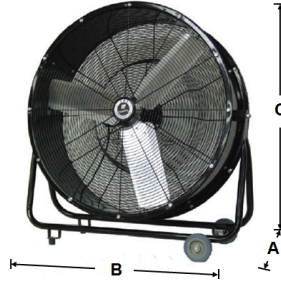

**General Characteristics of CPB Series Commercial Direct Drive Portable Blowers**

The CPB Series is a permanently lubricated, Direct Driven portable blower.  
 Can be used in industrial or commercial areas.  
 For indoor or outdoor use.  
 Used for cooling and high volume air movement.  
 The Blades are made of aluminum and have the three sizes of 30"Ø, & 36"Ø.  
 Comes with a SJT type 3 conductor, 6' cord and rocker switch.  
 For Safety the CPB Series are designed with spiral wire front and rear guards.  
 CPBS 24-DHV is a high velocity swivel blower.  
 The steel housing is made from a 20 gauge powder coated steel.  
 Also includes 5" rubber wheels.  
 The motor is open ventilated.  
 Motor Specifications: 1 phase, 120V, 2 Speed & 1/3Hp.  
 The motor is designed with a ball bearing system & is totally enclosed.  
 Note: photograph is a representation of stocked models, actual models may vary in appearance.  
 The CPB Series meets OSHA standards plus is UL/U-CL listed.  
 Imported to TPI specifications.

**Dimensions (In.) of CPB Series Commercial Direct Drive Portable Blowers**

Series	Length	Width	Height
	A	B	C
USCDS-001	29"	30"	30"
USCDS-002	29"	36"	36"

**Short Description of CPB Series Commercial Direct Drive Portable Blowers**

Item #	Manufacturing #	Short Description 70 Characters Maximum
		012345678901234567890123456789012345678901234567890123456789
<b>USCDS-001</b>	CPB 30-D	30", 5400CFM, 120V, 3.6A, 1PH, 1/3HP, 2Speed, Rocker, 6' Cord, Aluminum Blade.